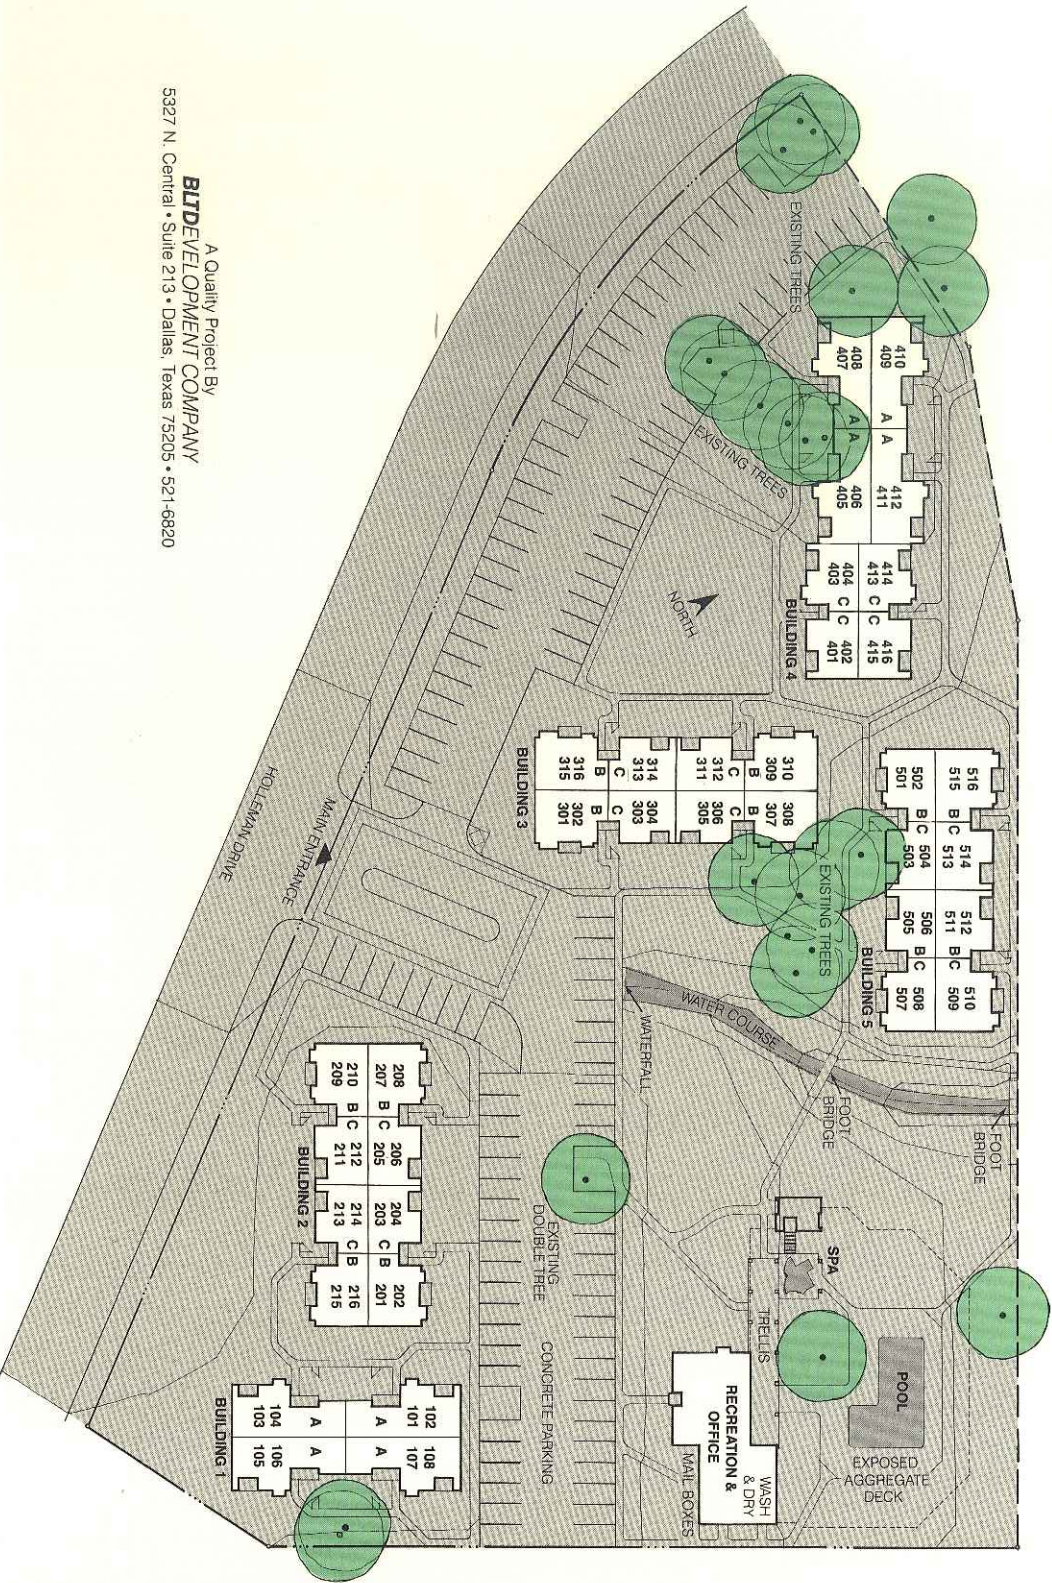

DoubleTree
AMENITIES • AMENITIES

SITE PLAN

A Quality Project By
BUDDEVELOPMENT COMPANY
5327 N. Central • Suite 213 • Dallas, Texas 75205 • 521-6820